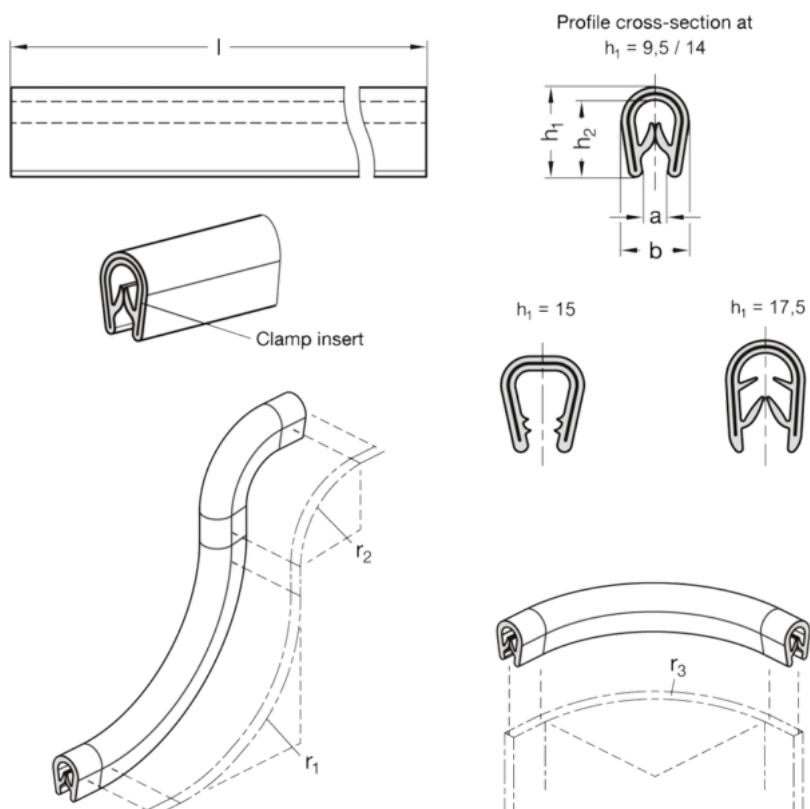

Article number: 20218495SW20

Description: E+G edge protection profile GN 2184-9,5-SW-20

Measures

a = 1-2

b = 6.5

cl = 20

h1 = 9.5

h2 = 8

r1 = 15

r2 = 10

r3 = 10

Weight in (g) = 1400